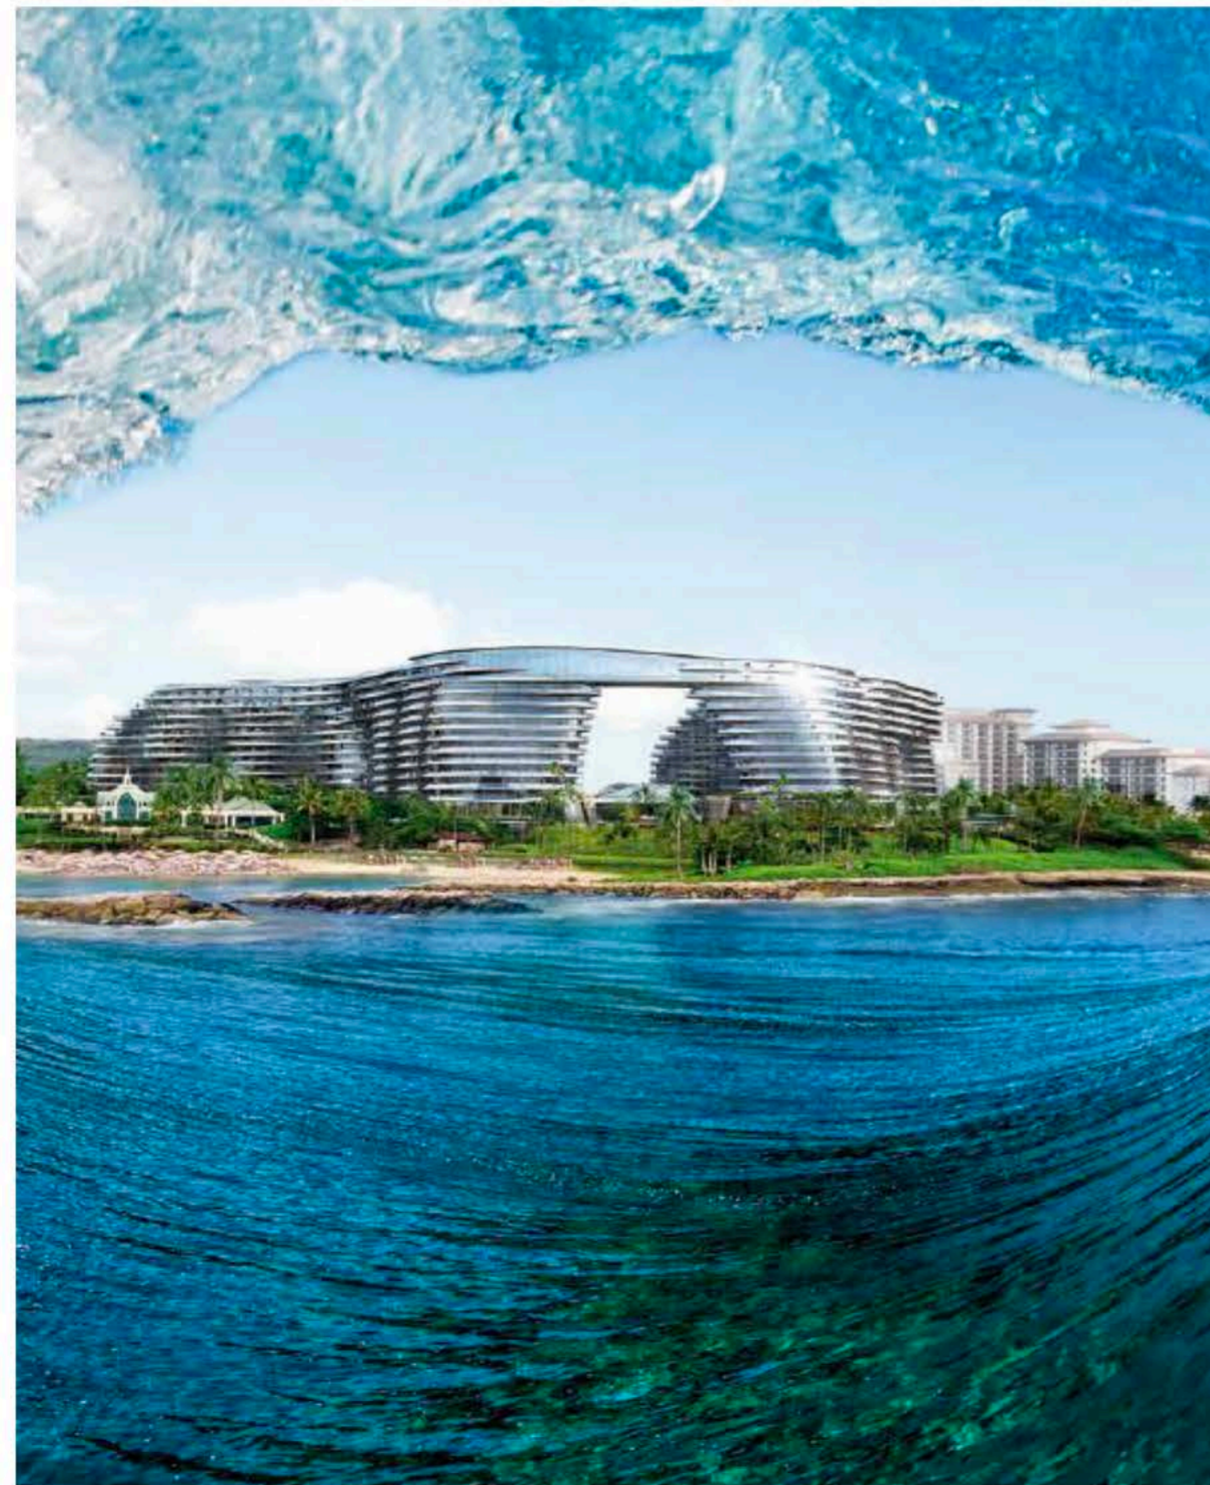

RESEARCH

Building As a Wave: Atlantis Ko Olina Resort

The design of Atlantis Ko Olina subtly immerses visitors in the vibrant culture of Hawaii's Oahu Island. The resort hotel and waterpark features a contemporary design that echoes that of the new Atlantis Sanya Resort in South China, which HOK also designed, and continues the company's rebranding. The site plan recalls the culturally significant shape of a traditional Polynesian fish hook, which communicates strength, integrity and a connection to nature.